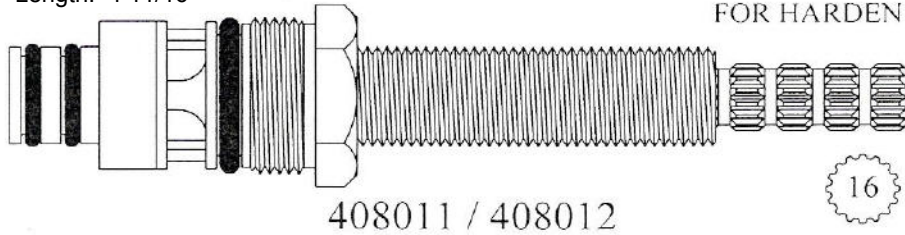

# CERAMIC DISC CARTRIDGES

Width: 1/2"

Length: 4 11/16"

Width: 9/16"

Length: 4 3/4"

Polished Brass Stem

Width: 7/16"

Length: 4 3/4"