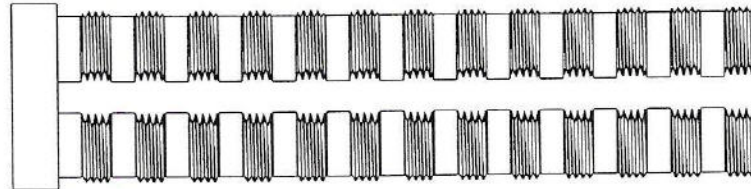

# CERAMIC DISC CARTRIDGES

Width: 1 1/16"

Length: 4 15/16"

Width: 1 1/16"

Length: 3 7/8"

Also Avail.  
Dornbracht Nipple  
#125080

Width: 1 5/16"

Length: 5 5/8"