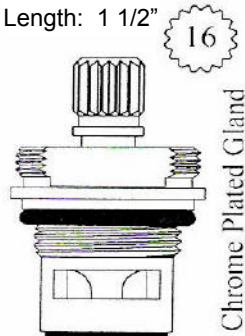

# CERAMIC DISC CARTRIDGES

Width: 1"

Length: 1 3/8"

FOR ARTISTIC BRASS

450941  
450942

Width: 11/16"

Length: 1 15/16"

FOR UNION BRASS

452121  
452122

Width: 5/8"

Length: 1 1/2"

FOR ARTISTIC BRASS

451191  
451192

Width: 11/16"

Length: 1 1/2"

FOR SAYCO

451231  
451232

Width: 11/16"

Length: 1 9/16"

UNKNOWN

451201  
451202

Width: 11/16"

Length: 1 5/8"

FOR AUBURN BRASS

450901  
450902

Width: 3/4"

Length: 1 5/8"

FOR INDIANA BRASS

451901  
451902

Width: 11/16"

Length: 1 5/8"

FOR ROYAL BRASS