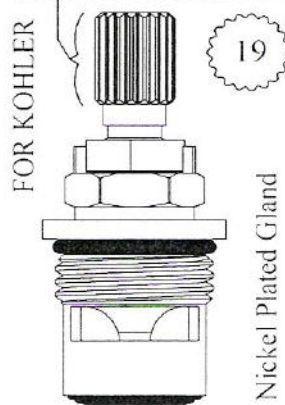

Length: 2 1/8"

459381  
459382

Width: 3/4"

Length: 2 1/16"

461501  
461502

Width: 3/4"

Length: 2 1/8"

459221  
459222

Width: 3/4"

Length: 2 1/8"

459331  
459332

Width: 3/4"

Length: 2 1/8"

This unit is made with a brass broach adapter. You can order it separately: #121230

460331  
460332

Width: 7/8"

Length: 2 1/8"

459521  
459522