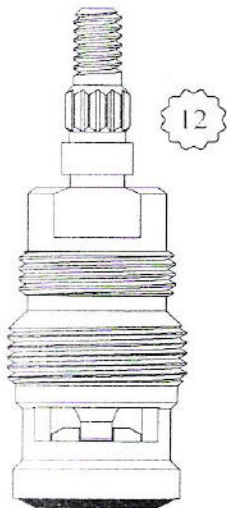

Length: 2 5/8"

464381  
464382

Width: 3/4"

Length: 2 5/8"

401501  
401502

All Brass Unit

Width: 3/4"

Length: 2 5/8"

464511  
464512

Width: 3/4"

Length: 2 11/16"

Individual items avail.  
Stem Ext. 1-1/16" : #105270  
Ext. Adap. Screw: #103310

464661  
464662

# CERAMIC DISC CARTRIDGES

Width: 7/8"

Length: 2 3/4"

CERAMIC VERSION FOR  
CRANE DIAL-EZE HOSPITAL

464311  
464312

Width: 15/16"

Length: 2 3/4"

401591  
401592