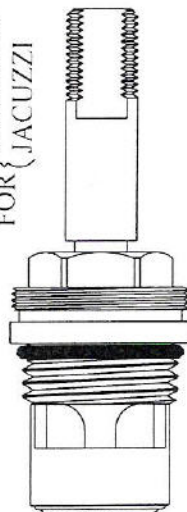

Width: 15/16"

Length: 2 3/4"

401561  
401562

Width: 15/16"

Length: 2 3/4"

FOR ALTMANS  
FOR PAUL

401641  
401642

Width: 15/16"

Length: 2 3/4"

FOR NEWPORT BRASS

401651  
401652

Width: 3/4"

Length: 2 3/4"

FOR SEACREST  
FOR JACUZZI

464611  
464612

Nickel Plated Unit