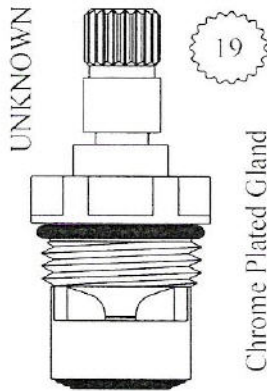

459381
459382

Width: 3/4"

Length: 2 1/16"