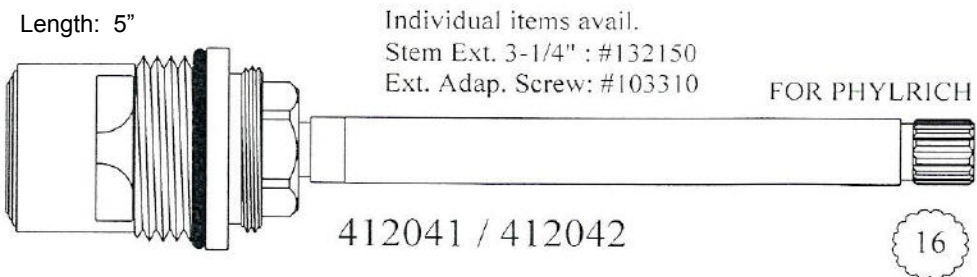

Width: 15/16"

Length: 5"