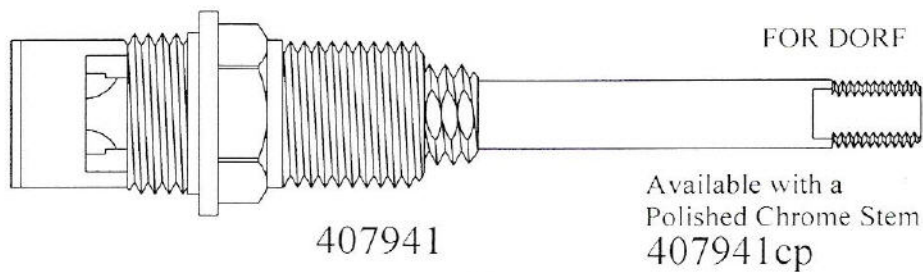

# CERAMIC DISC CARTRIDGES

Width: 1/2"

Length: 4 11/16"

Width: 9/16"

Length: 4 3/4"

Polished Brass Stem

Width: 7/16"

Length: 4 3/4"