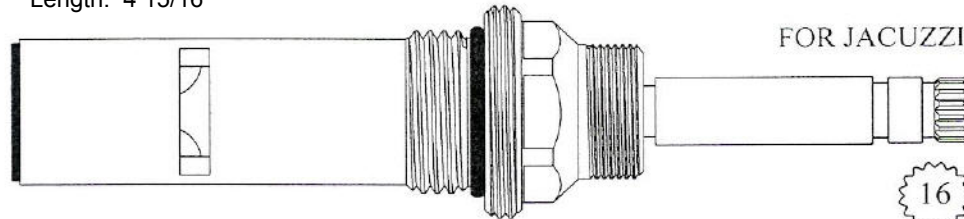

410081 / 410082

16

Width: 13/16"

Length: 4 15/16"

FOR JACUZZI