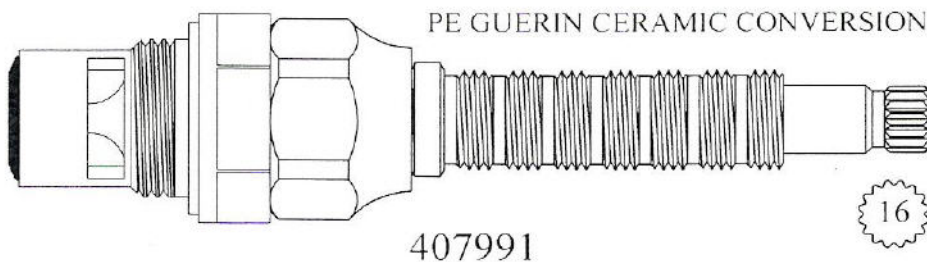

Width: 1/2"

Length: 4 3/16"

Replaces PE Guerin Compression