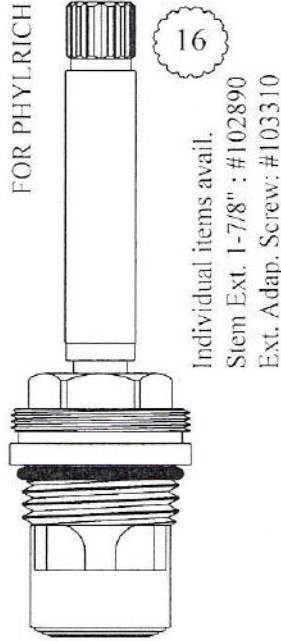

Length: 3 3/8"

402651  
402652

Width: 15/16"

Length: 3 3/8"

402661  
402662

Width: 1/2"

Length: 3 3/8"

402681  
402682

# CERAMIC DISC CARTRIDGES

Width: 1/2"

Length: 3 1/2"

468201  
468202

Width: 3/4"

Length: 3 1/2"

468461  
468462

Width: 3/4"

Length: 3 9/16"

468521  
468522

Width: 3/4"

Length: 3 9/16"

402841  
402842

Width: 3/4"

Length: 3 9/16"

402741  
402742