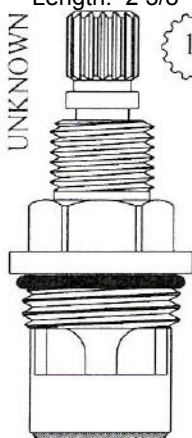

16

14 x 1.5 mm
Nipple

462641

462642