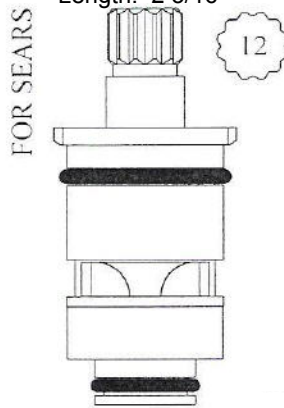

401121
401122

Width: 13/16"
Length: 2 3/16"