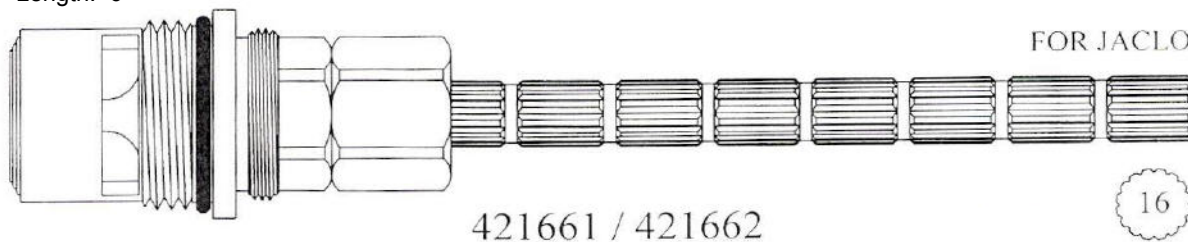

# CERAMIC DISC CARTRIDGES

Width: 13/16"

Length: 6"

1/2 Turn Ceramic

Width: 15/16"

Length: 6"

Width: 15/16"

Length: 6"