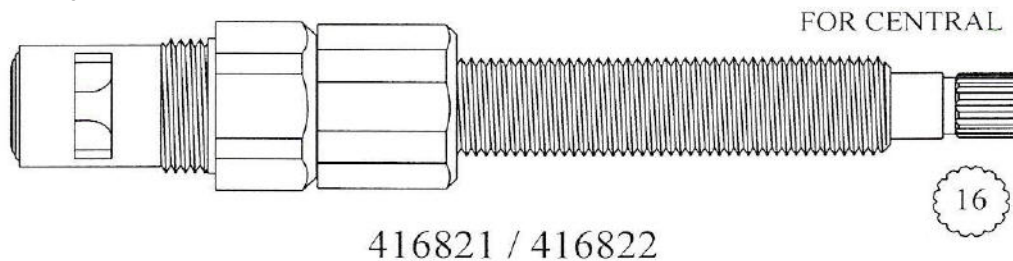

# CERAMIC DISC CARTRIDGES

Width: 9/16"

Length: 5 1/8"

Width: 3/4"

Length: 5 1/4"

Width: 11/16"

Length: 5 1/4"

Width: 11/16"