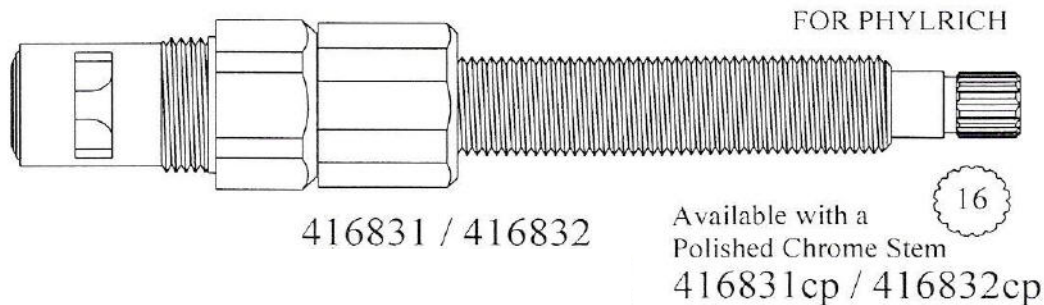

Width: 11/16"

Length: 5 1/4"

POLISHED BRASS STEM