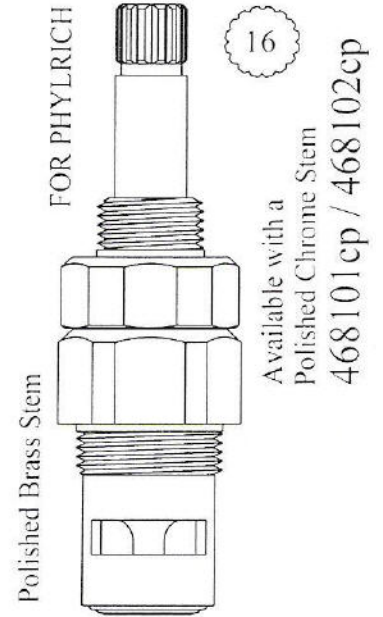

402511
402512

Width: 11/16"

Length: 3 3/8"