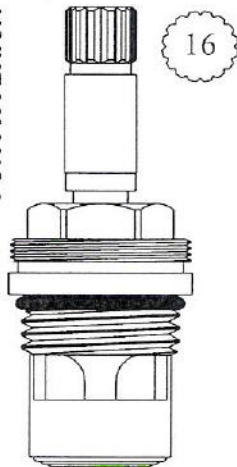

Chrome Plated Stem

463811
463812

FOR PHYLRICH