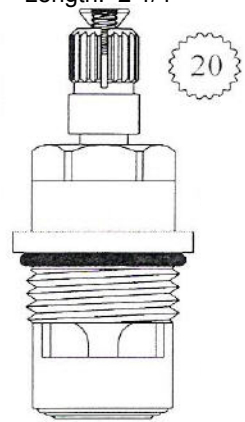

# CERAMIC DISC CARTRIDGES

Width: 13/16"

Length: 2 1/8"

FOR CHICAGO

Nickel Plated Stem

459411  
459412

Width: 3/4"

Length: 2 1/8"

FOR ZURN

Nickel Plated Stem

459441  
459442

Width: 3/4"

Length: 2 1/4"

FOR KALISTA

459401  
459402

Width: 11/16"

Length: 2 1/8"

UNKNOWN

459581  
459582

Width: 13/16"

Length: 2 1/8"

CERAMIC VERSION  
FOR KOHLER VALVET

Chrome Plated Stem

459601  
459602