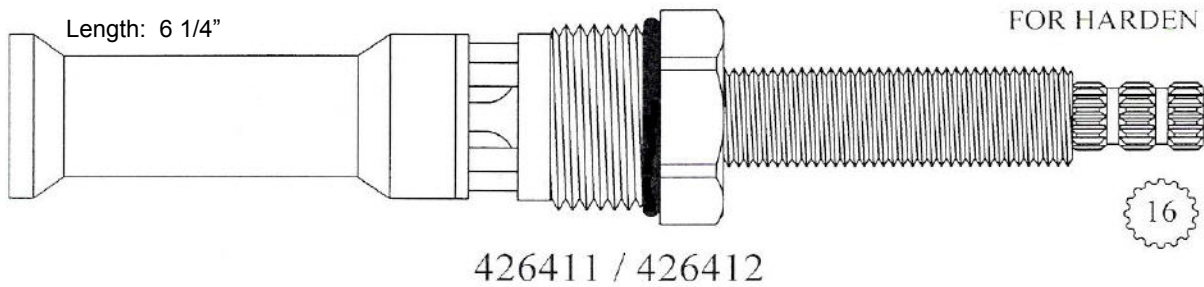

Width: 15/16"

Length: 6 1/4"