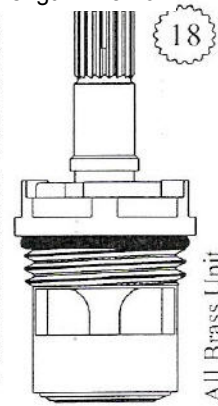

461911
461912

Nickel Plated Gland

FOR AMERICAN STANDARD