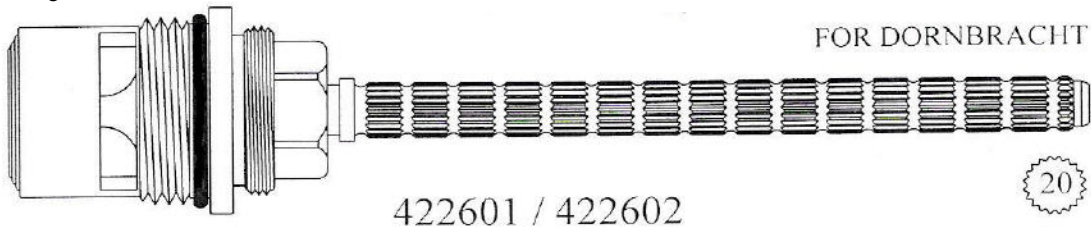

# CERAMIC DISC CARTRIDGES

Width: 1 1/16"

Length: 4 15/16"

Width: 1 1/16"

Length: 3 7/8"

Also Avail.  
Dornbracht Nipple  
#125080

Width: 1 5/16"

Length: 5 5/8"