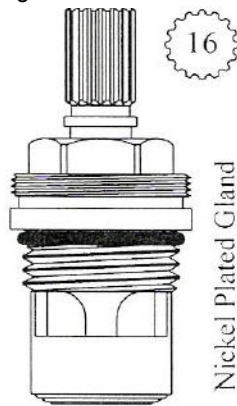

461901
461902

FOR SANTEC