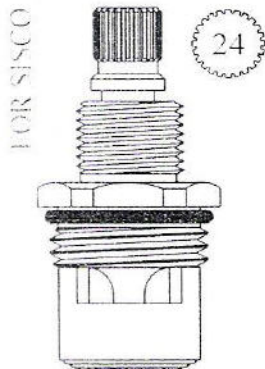

Width: 11/16"

Length: 2"

FOR DOBO

456391  
456392

Width: 3/4"

Length: 2"

FOR MILWAUKEE

456401  
456402

Width: 11/16"

Length: 2"

UNKNOWN

456881  
456882

# CERAMIC DISC CARTRIDGES

Width: 3/4"

Length: 2"

456901  
456902

Width: 3/4"

Length: 2"

456911  
456912

Width: 3/4"

Length: 2"

456921  
456922

Width: 3/4"

Length: 2"

Comes with a plastic  
Speakman handle bushing

FOR SPEAKMAN

Chrome Plated Unit

458801  
458802