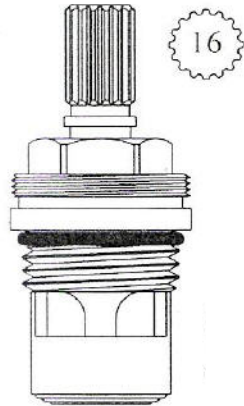

# CERAMIC DISC CARTRIDGES

Width: 3/4"

Width: 3/4"

Width: 3/4"

Length: 2 3/16"

Length: 2 3/16"

Length: 2 3/16"

FOR PAUL  
PHYLRICH