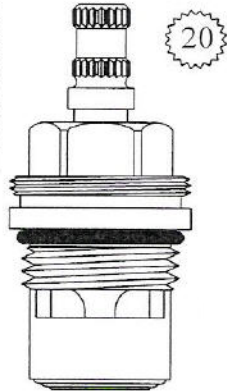

# CERAMIC DISC CARTRIDGES

Width: 11/16"

Width: 3/4"

Width: 3/4"

Length: 2 1/8"

Length: 2 1/8"

Length: 2 1/8"

FOR DORNBRACHT

459751  
459752

FOR MILWAUKEE

458191  
458192

FOR BRIZO

459191  
459192

Width: 3/4"

Length: 2 1/8"

FOR KRONIN

459291  
459292

Width: 3/4"

Length: 2 1/8"

FOR JADO

459301  
459302

Width: 3/4"

Length: 2 1/8"

FOR (SANTEC SYMMONS)