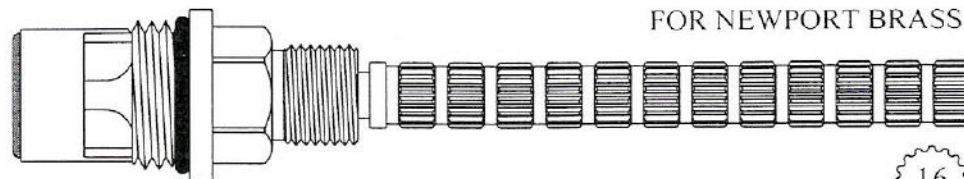

410921 / 410922

16

Width: 3/4"

Length: 4 15/16"

FOR NEWPORT BRASS