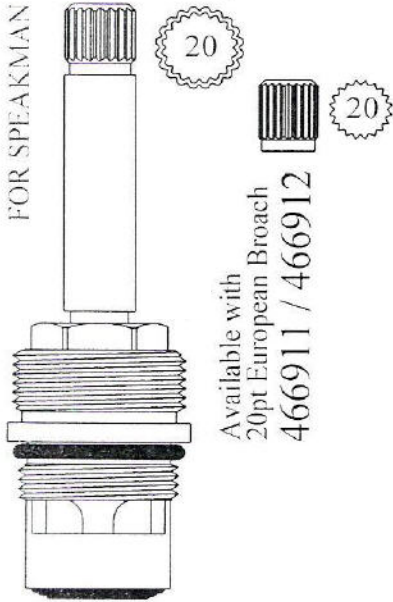

Length: 3"

465451  
465452

Width: 3/4"

Length: 3 1/8"

Individual items avail.  
Stem Ext. 1-1/2" : #121860  
Ext. Adap. Screw: #103310

466461  
466462

Width: 1/2"

Length: 3 1/8"

467031  
467032

Width: 3/4"

Length: 3 1/8"

466421  
466422

Width: 3/4"

Length: 3 1/8"

466521  
466522

# CERAMIC DISC CARTRIDGES

Width: 3/4"

Length: 3 3/8"

Comes with a plastic  
Speakman handle bushing

Chrome Plated Unit

466901  
466902

Width: 11/16"

Length: 3 3/8"