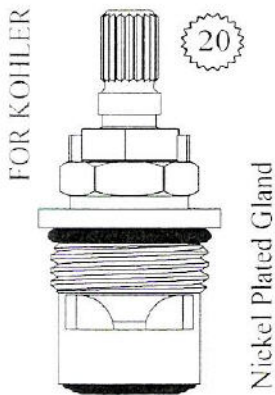

# CERAMIC DISC CARTRIDGES

Width: 3/4"

Length: 2"

459271  
459272

Width: 15/16"

Length: 2 1/8"

459281  
459282

Width: 11/16"

Length: 2 1/8"

459381  
459382

Width: 3/4"

Length: 2 1/16"

461501  
461502

Width: 3/4"

Length: 2 1/8"

459221  
459222

Width: 3/4"

Length: 2 1/8"

459331  
459332

Width: 3/4"

Length: 2 1/8"

This unit is made with a brass broach adapter. You can order it separately: #121230

460331  
460332

Width: 7/8"