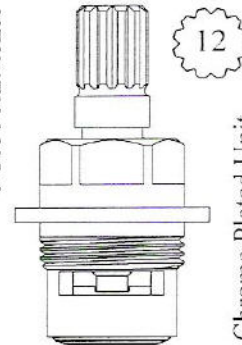

FOR GERBER

455951  
455952

Width: 11/16"

Length: 1 7/8"

FOR PREMIER

455981  
455982

Chrome Plated Unit

Width: 3/8"

Width: 15/16"

Length: 1 7/8"

FOR INDIANA BRASS

400811  
400812