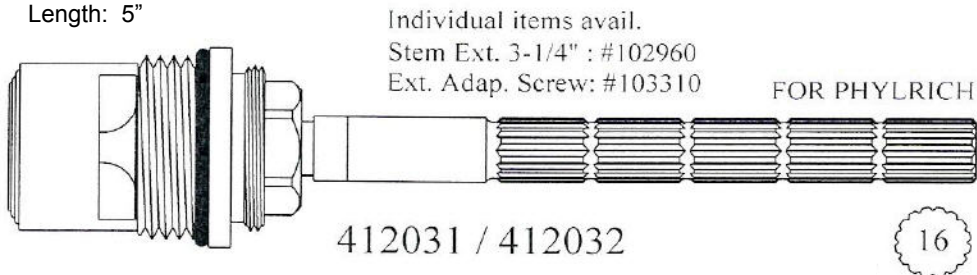

# CERAMIC DISC CARTRIDGES

Width: 3/4"

Length: 4 15/16"

Width: 13/16"

Length: 5"

Width: 15/16"

Length: 5"

Width: 15/16"