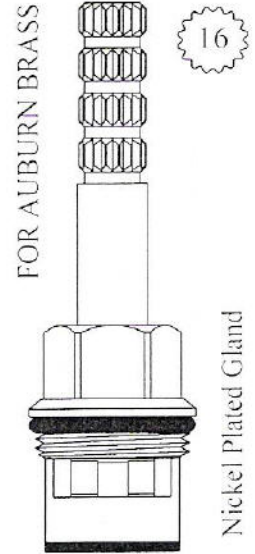

Length: 3"

466201  
466202

Polished Brass Stem

Available with a  
Polished Chrome Stem  
466201cp / 466202cp

# CERAMIC DISC CARTRIDGES

Width: 3/4"

Length: 3"

466251  
466252

Width: 1/2"

Length: 3"

466401  
466402

Width: 11/16"

Length: 3"

465451  
465452

Width: 3/4"

Length: 3 1/8"

Individual items avail.  
Stem Ext. 1-1/2" : #121860  
Ext. Adap. Screw: #103310

466461  
466462

Width: 1/2"

Length: 3 1/8"