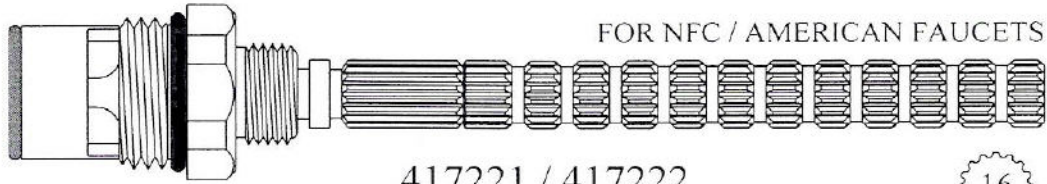

# CERAMIC DISC CARTRIDGES

Width: 3/4"

Length: 5 5/16"

Width: 3/4"

Length: 5 7/16"

Width: 15/16"

Length: 5 1/2"

Width: 3/4"