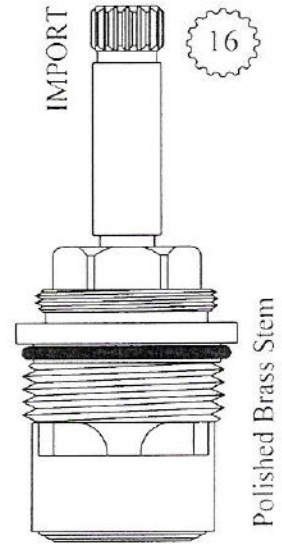

465461  
465462

Width: 3/4"

Length: 2 7/8"

465441  
465442

Width: 3/4"

Length: 2 7/8"

Individual items avail.  
Stem Ext. 1-1/4" : #105340  
Ext. Adap. Screw: #103310

465561  
465562

# CERAMIC DISC CARTRIDGES

Width: 3/4"

Length: 2 15/16"

401691  
401692

Width: 3/4"

Length: 2 15/16"

465351  
465352

Chrome Plated Stem

Width: 15/16"

Length: 2 15/16"

465361  
465362

Polished Brass Stem

Width: 15/16"

Length: 2 15/16"

Extension Avail.  
#135000

Width: 15/16"