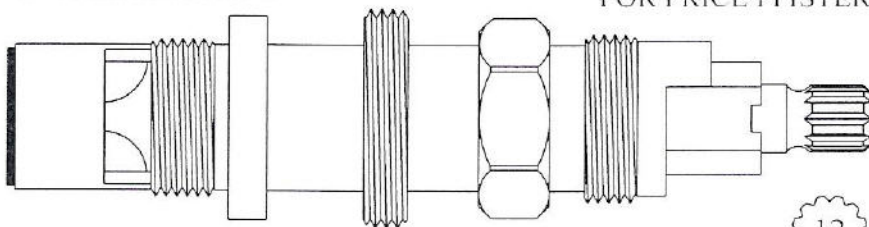

# CERAMIC DISC CARTRIDGES

Width: 13/16"

Length: 4 5/16"

410911 / 410912

Width: 9/16"

Length: 4 1/2"

One Piece Brass Stem

405411