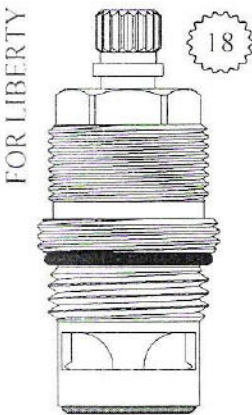

# CERAMIC DISC CARTRIDGES

Width: 15/16"  
Length: 2 1/4"

401101  
401102

Width: 3/4"  
Length: 2 1/4"

462451  
462452

Width: 3/4"  
Length: 2 1/4"

460711  
460712

Width: 15/16"  
Length: 2 1/4"

401121  
401122

Width: 13/16"  
Length: 2 3/16"

461071  
461072

Width: 15/16"  
Length: 2 3/16"

401161  
401162

Width: 15/16"  
Length: 2 1/4"

Old Style  
Not Available  
Width: 13/16"  
Length: 2 3/16"

461171  
461172  
Width: 15/16"  
Length: 2 3/16"