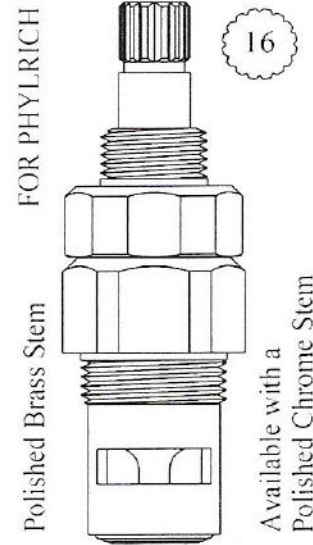

Width: 15/16"

Length: 2 15/16"

465361  
465362

Polished Brass Stem

Width: 15/16"

Length: 2 15/16"

Extension Avail.  
#135000

Width: 15/16"

Length: 2 15/16"

Old Style  
Not Available

Use 401671 / 401672

401671

Width: 3/4"

Length: 3"

465431  
465432

Width: 11/16"

Length: 3"

466201  
466202

Polished Brass Stem

Available with a  
Polished Chrome Stem  
466201cp / 466202cp