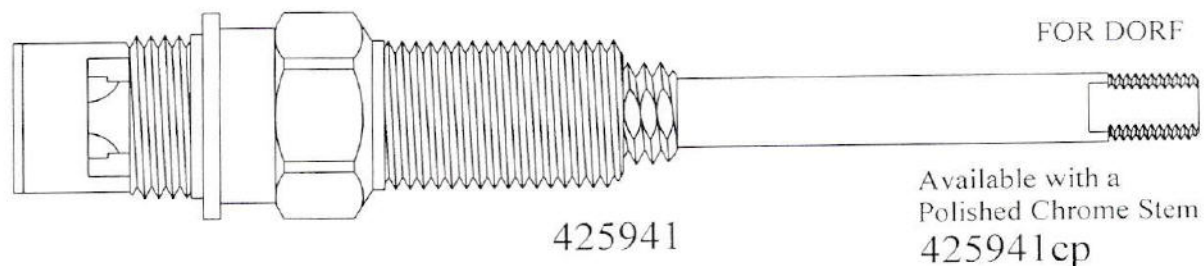

Width: 9/16"

Length: 6"

Polished Brass Stem