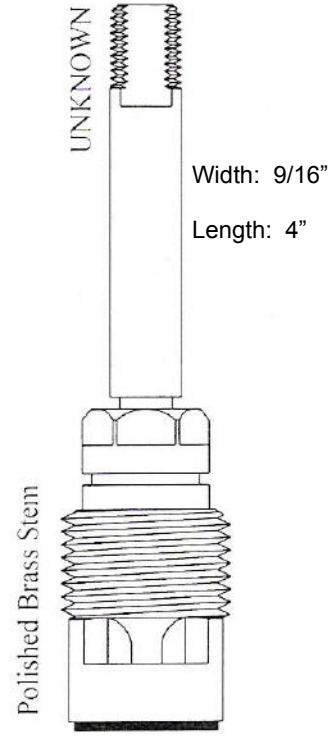

469501
469502