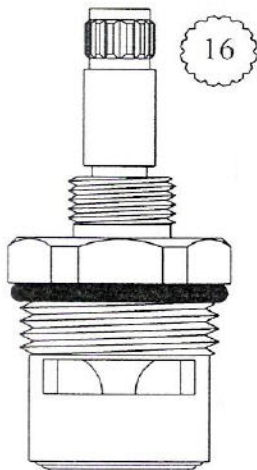

# CERAMIC DISC CARTRIDGES

Width: 3/4"

Length: 2 1/2"

Individual items avail.  
Stem Ext. 29/32" : #128350  
Ext. Adap. Screw: #103310

Width: 3/4"

Length: 2 1/2"

Width: 11/16"

Length: 2 1/2"

CERAMIC VERSION  
FOR KOHLER VALVET

Chrome Plated Stem

463811  
463812

FOR PHYLRICH

463651  
463652

UNKNOWN

462841  
462842

Width: 3/4"

Length: 2 5/8"

Individual items avail.  
Stem Exten. : #118760  
Esc Cap Nut: #124940

Width: 15/16"

Length: 2 9/16"

FOR WATERMARK

401261  
401262

Width: 3/4"

Length: 2 1/2"