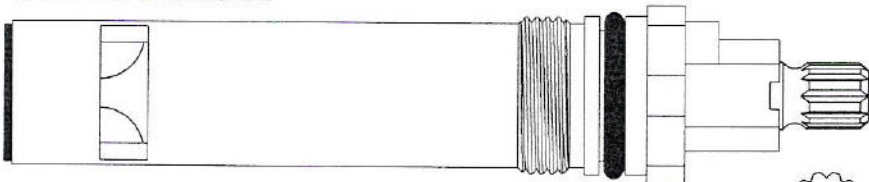

405411

12

Use the 647390 seat to convert the old Beau Art body to accept the 405411 ceramic cartridge

Width: 9/16"

Length: 4 1/2"

One Piece Brass Stem