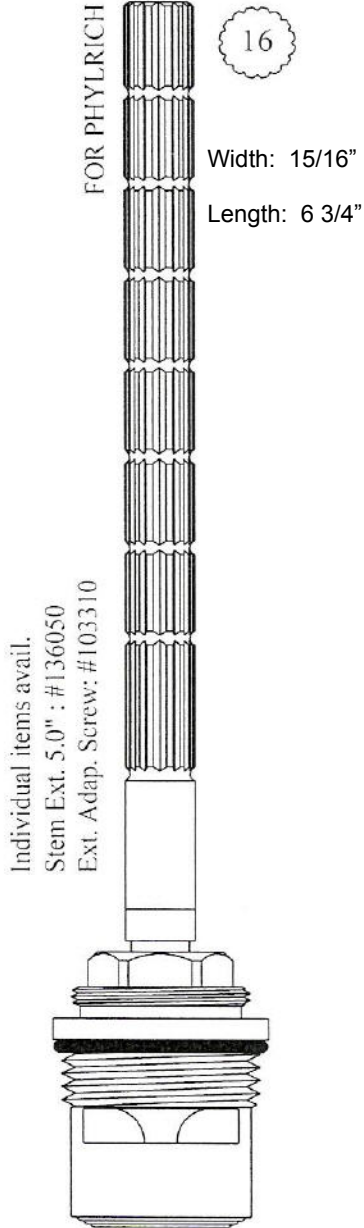

427601
427602

Nickel Plated Gland

FOR PHYLRICH