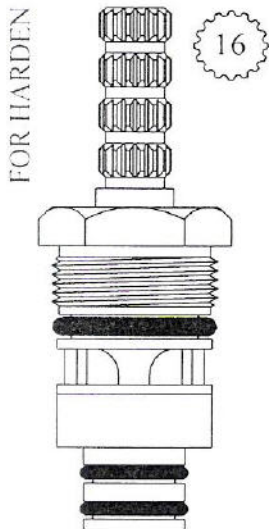

Length: 2 7/8"

Extension Avail.  
#135000

464941

Width: 9/16"

Length: 2 7/8"

465401  
465402

Width: 13/16"

Length: 2 7/8"

465461  
465462

Width: 3/4"

Length: 2 7/8"

465441  
465442

Width: 3/4"

Length: 2 7/8"

Individual items avail.  
Stem Ext. 1-1/4" : #105340  
Ext. Adap. Screw: #103310

465561  
465562