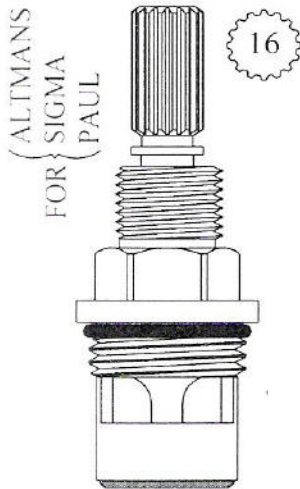

Length: 2 5/8"

Individual items avail.  
Stem Exten. : #118760  
Esc Cap Nut: #124940

Width: 15/16"

Length: 2 9/16"

FOR WATERMARK

401261  
401262

Width: 3/4"

Length: 2 1/2"

UNKNOWN

401361  
401362

FOR MILWAUKEE

463941

Width: 15/16"

Length: 2 9/16"

FOR GLACIER BAY

401421  
401422

# CERAMIC DISC CARTRIDGES

Width: 3/4"

Length: 2 5/8"

464341  
464342

Width: 3/4"

Length: 2 5/8"

464351  
464352

Width: 3/4"