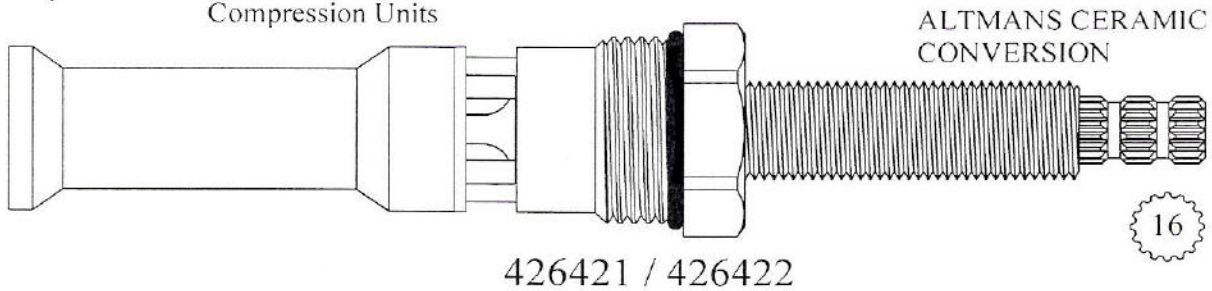

Width: 15/16"

Length: 6 1/4"

Replaces Walter# 418811 / 418812
Compression Units