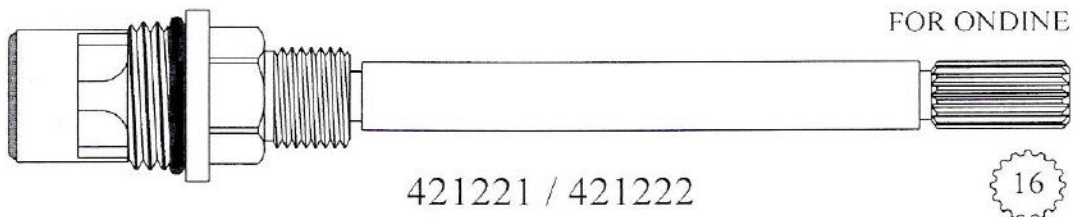

# CERAMIC DISC CARTRIDGES

Width: 3/4"

Length: 5 5/16"

Width: 3/4"

Length: 5 7/16"

Width: 15/16"

Length: 5 1/2"

Width: 3/4"