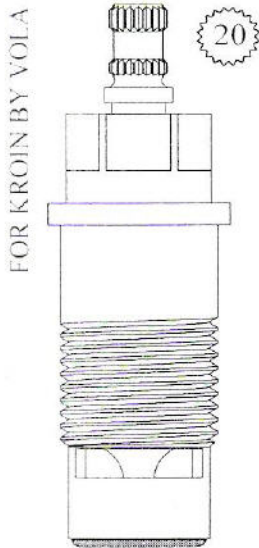

CERAMIC DISC CARTRIDGES

Width: 3/4"

Length: 3"