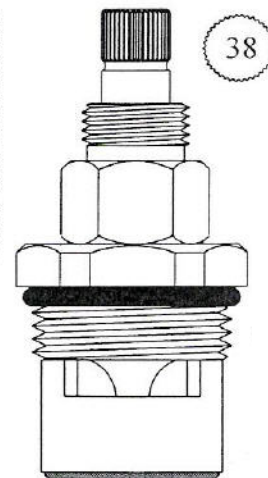

463941

Width: 15/16"

Length: 2 9/16"

FOR GLACIER BAY