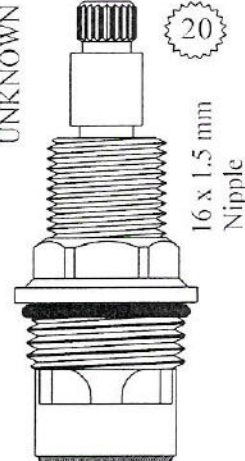

463651
463652

UNKNOWN