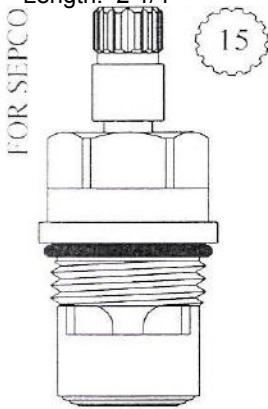

401101
401102

Width: 3/4"
Length: 2 1/4"