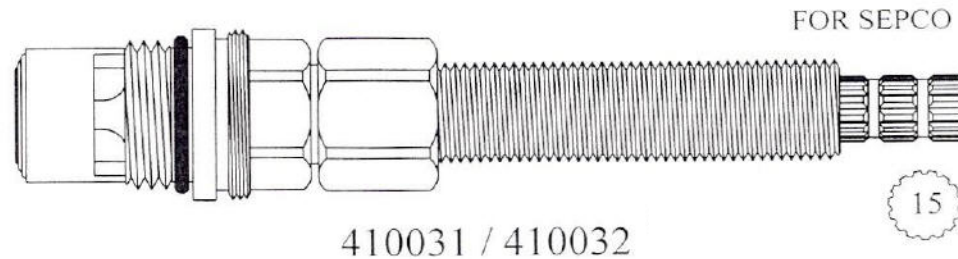

Width: 3/4"

Length: 4 15/16"