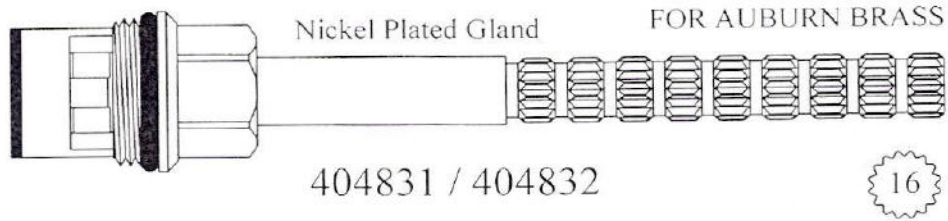

CERAMIC DISC CARTRIDGES

Width: 11/16"

Length: 4 3/4"