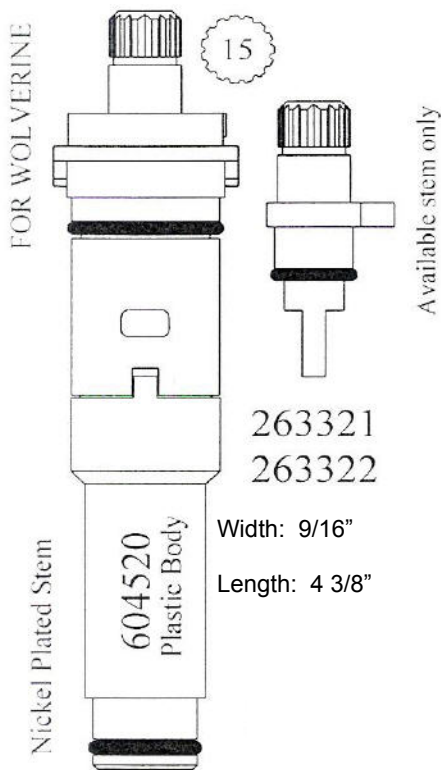

Length: 3 5/8"

403041  
403042

Width: 7/16"

Length: 3 7/8"

403461  
403462

Width: 9/16"  
Length: 3 7/8"

403821  
403822

# CERAMIC DISC CARTRIDGES

403631  
403632

469301  
469302

469501  
469502

404521  
404522

404621

470741  
470742