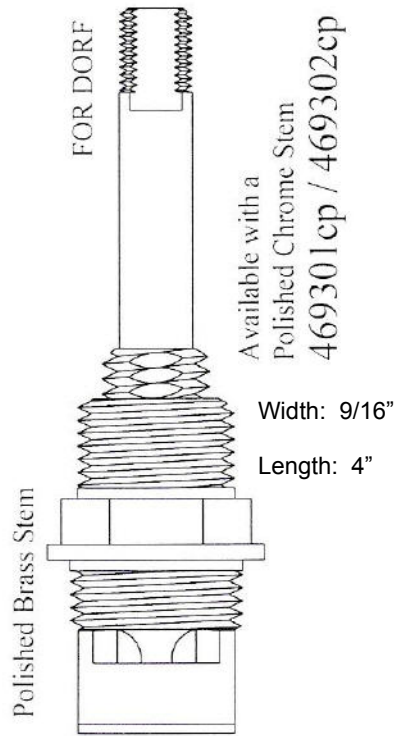

469301
469302