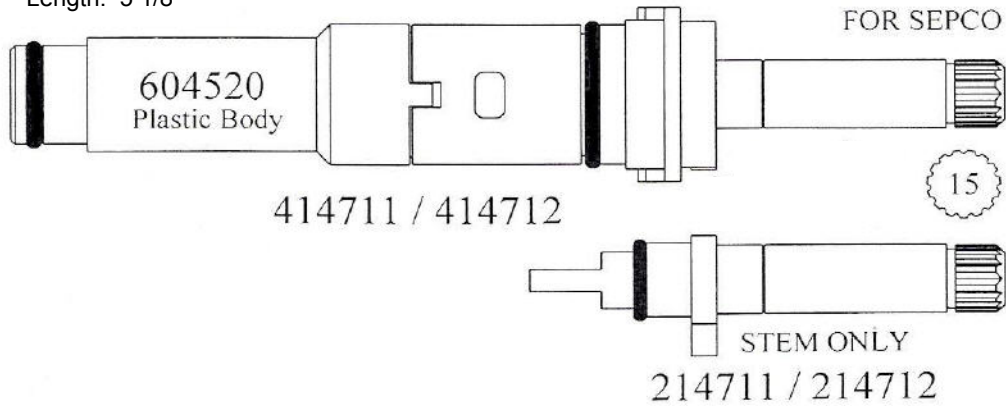

CERAMIC DISC CARTRIDGES

Width: 9/16"

Length: 5 1/8"