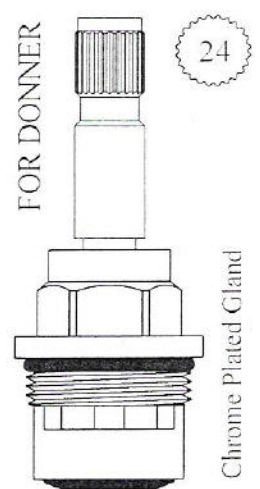

Length: 2 5/8"

464361  
464362

Nickel Plated Unit

Width: 3/4"

Length: 2 9/16"

464371  
464372

Chrome Plated Gland

Width: 3/4"

Length: 2 5/8"

464381  
464382

Width: 3/4"

Length: 2 5/8"

401501  
401502

All Brass Unit

Width: 3/4"

Length: 2 5/8"