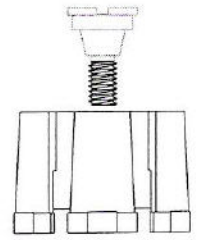

461701
461702

All Brass Unit