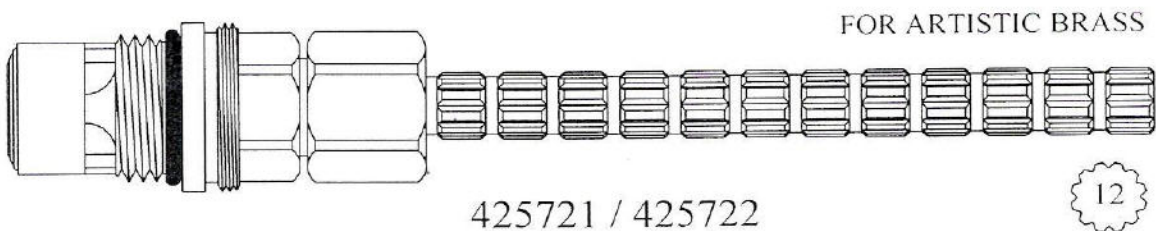

Width: 3/4"

Length: 5 15/16"