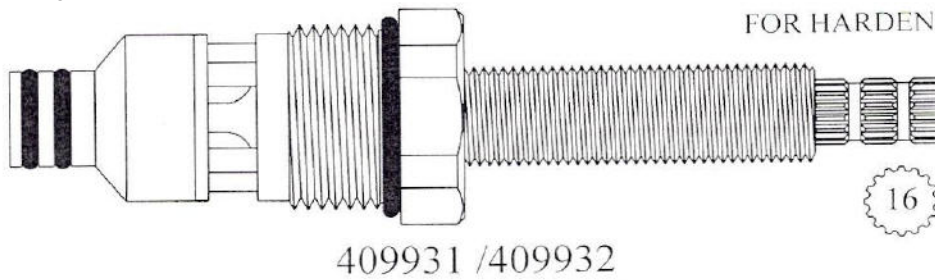

# CERAMIC DISC CARTRIDGES

Width: 11/16"

Length: 4 3/4"

Width: 1/2"

Length: 4 7/8"

Width: 13/16"

Length: 4 13/16"

Width: 3/4"