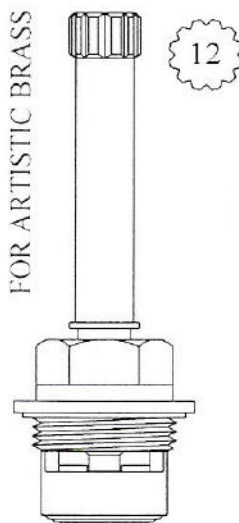

# CERAMIC DISC CARTRIDGES

Width: 3/4"

Length: 2 3/4"

464921

Width: 5/8"

Length: 2 7/8"

401661  
401662

Width: 5/8"