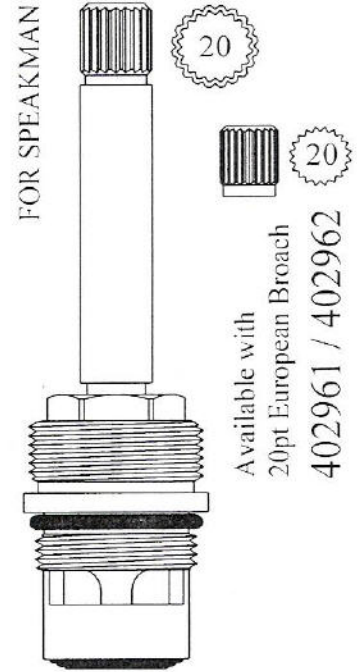

# CERAMIC DISC CARTRIDGES

Width: 3/4"

Length: 3 5/8"

402911

Width: 3/4"

Length: 3 5/8"

402931  
402932

Width: 3/4"  
Length: 3 5/8"

Comes with a plastic  
Speakman handle bushing.

Chrome Plated Unit

402951  
402952

Available with  
20pt European Broach  
402961 / 402962

Width: 15/16"

Length: 3 5/8"

402971  
402972

Width: 15/16"