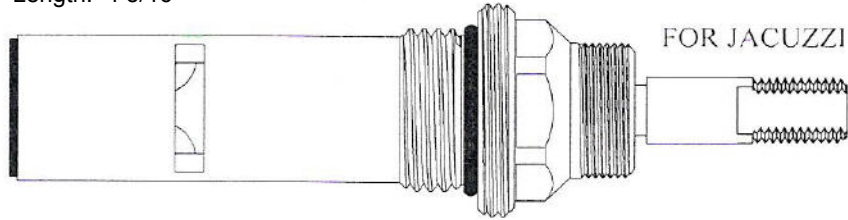

# CERAMIC DISC CARTRIDGES

Width: 13/16"

Length: 4 5/16"

410911 / 410912

Width: 9/16"

Length: 4 1/2"

One Piece Brass Stem

405411