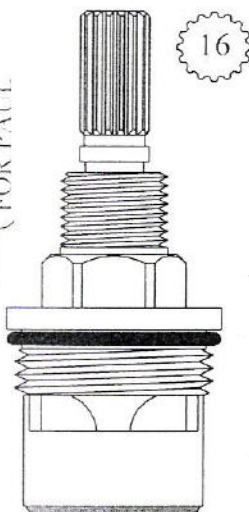

Width: 15/16"

Length: 2 3/4"

401561  
401562

Width: 15/16"

Length: 2 3/4"

FOR ALTMANS  
FOR PAUL

401641  
401642

Width: 15/16"

Length: 2 3/4"

FOR NEWPORT BRASS

401651  
401652

Width: 3/4"

Length: 2 3/4"

FOR SEACREST  
FOR JACUZZI

464611  
464612

Nickel Plated Unit