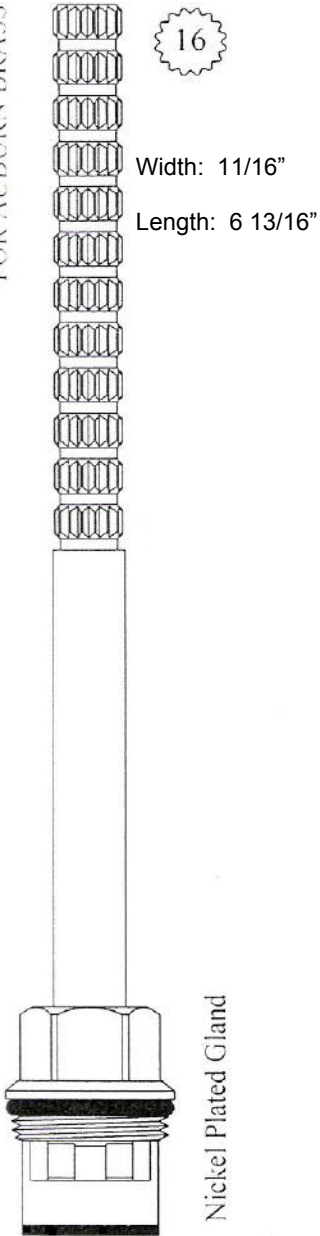

CERAMIC DISC CARTRIDGES

FOR AUBURN BRASS