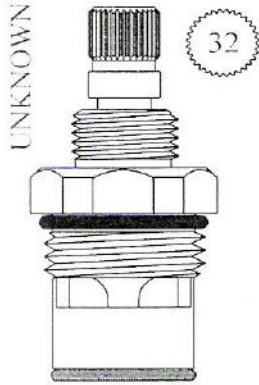

# CERAMIC DISC CARTRIDGES

Width: 3/4"

Length: 2"

459271  
459272

Width: 15/16"

Length: 2 1/8"

459281  
459282

Width: 11/16"