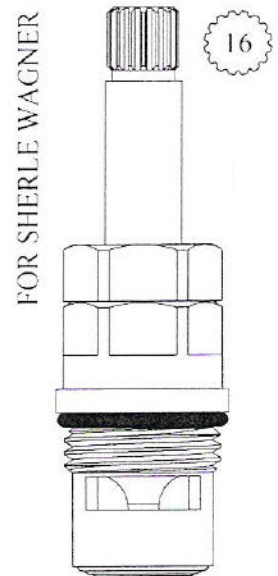

467031  
467032

Width: 3/4"

Length: 3 1/8"

466421  
466422

Width: 3/4"

Length: 3 1/8"

466521  
466522

# CERAMIC DISC CARTRIDGES

Width: 3/4"

Length: 3 3/8"

Comes with a plastic  
Speakman handle bushing

Chrome Plated Unit

466901  
466902

Width: 11/16"

Length: 3 3/8"