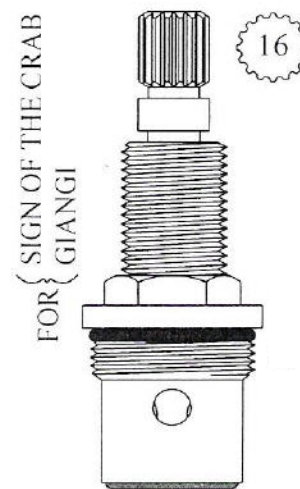

Length: 2 5/8"

464381  
464382

Width: 3/4"

Length: 2 5/8"

401501  
401502

All Brass Unit

Width: 3/4"

Length: 2 5/8"