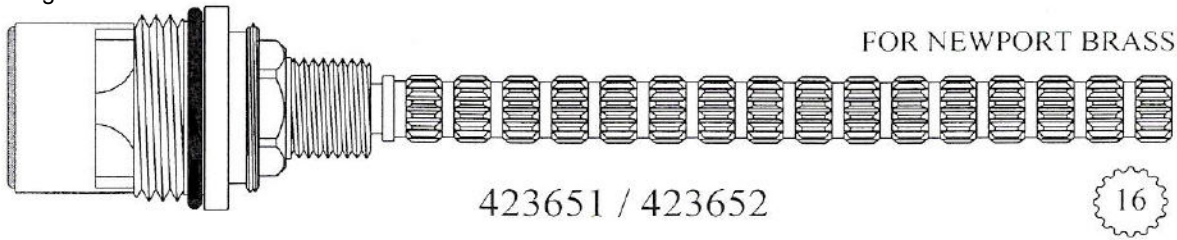

CERAMIC DISC CARTRIDGES

Width: 15/16"

Length: 6"