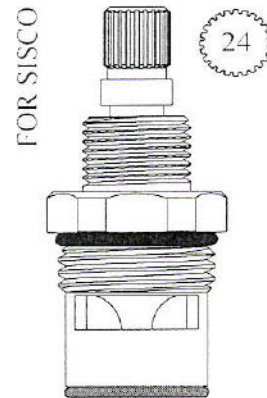

# CERAMIC DISC CARTRIDGES

Width: 3/4"

Length: 2"

459271  
459272

Width: 15/16"

Length: 2 1/8"

459281  
459282

Width: 11/16"

Length: 2 1/8"

459381  
459382

Width: 3/4"

Length: 2 1/16"

461501  
461502

Width: 3/4"

Length: 2 1/8"

459221  
459222

Width: 3/4"

Length: 2 1/8"

459331  
459332

Width: 3/4"

Length: 2 1/8"

This unit is made with a brass broach adapter. You can order it separately: #121230

460331  
460332

Width: 7/8"