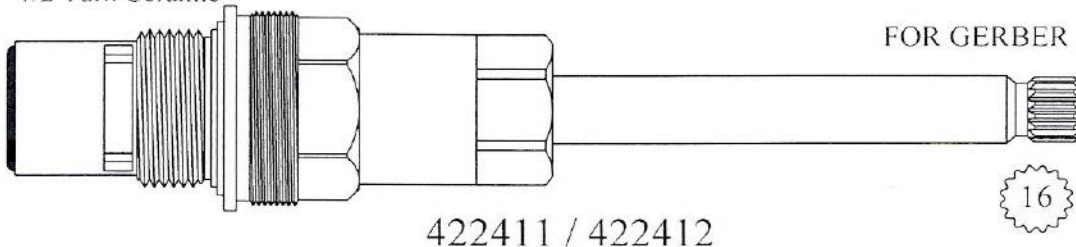

Width: 3/4"

Length: 5 9/16"

1/2 Turn Ceramic