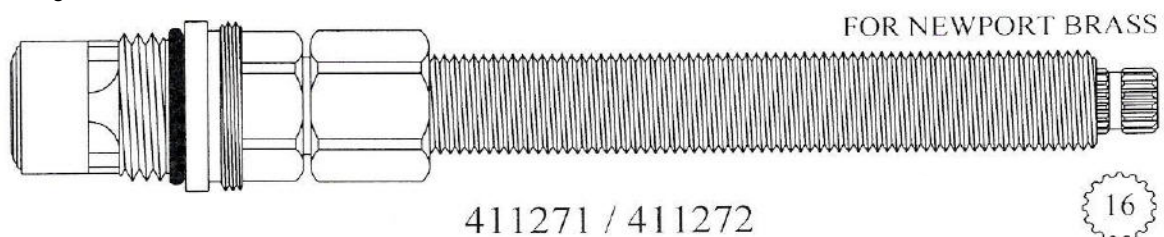

Width: 3/4"

Length: 5 15/16"