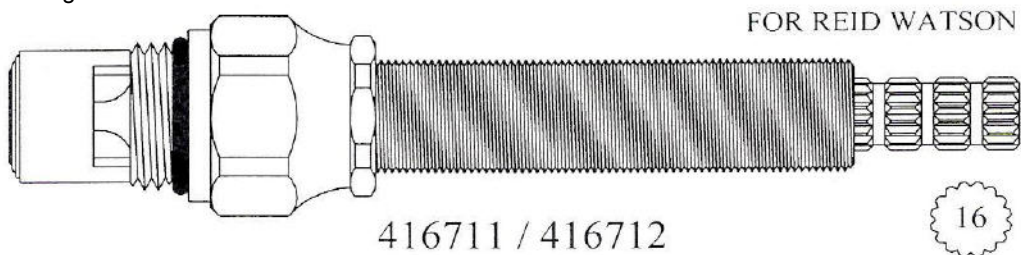

# CERAMIC DISC CARTRIDGES

Width: 9/16"

Length: 5 1/8"

Width: 3/4"

Length: 5 1/4"

Width: 11/16"

Length: 5 1/4"

Width: 11/16"