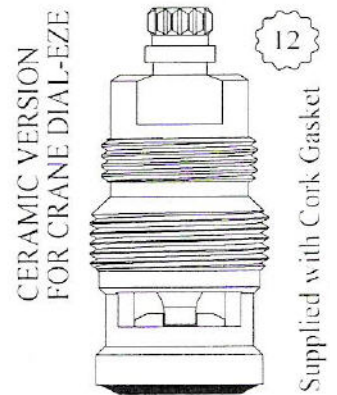

460331
460332

Width: 7/8"

Length: 2 1/8"