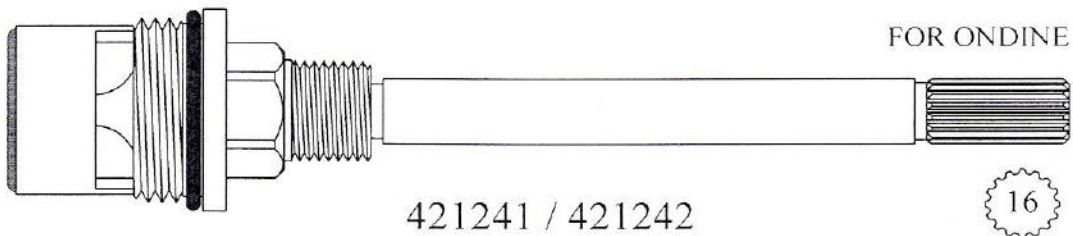

# CERAMIC DISC CARTRIDGES

Width: 3/4"

Length: 5 5/16"

Width: 3/4"

Length: 5 7/16"

Width: 15/16"

Length: 5 1/2"

Width: 3/4"