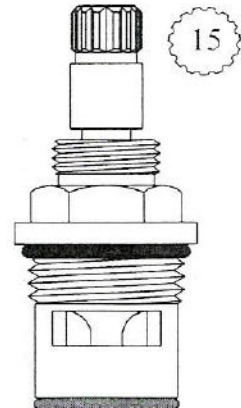

459701
459702

FOR KINGSTON BRASS