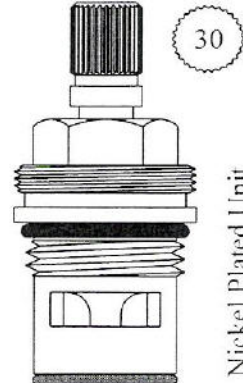

459321
459322

Width: 3/4"

Length: 2 1/8"

(WELLINGTON FOR ORCHARD SEARS)